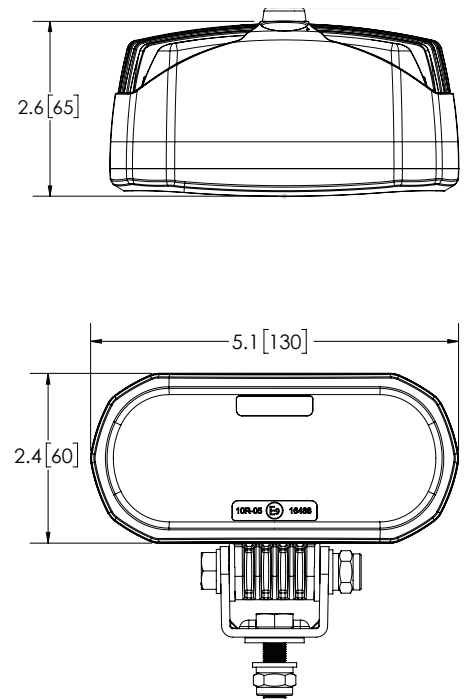

Measurements in inches (millimetres)

+44 (0)113 237 5340 | sales@eccogroup.com