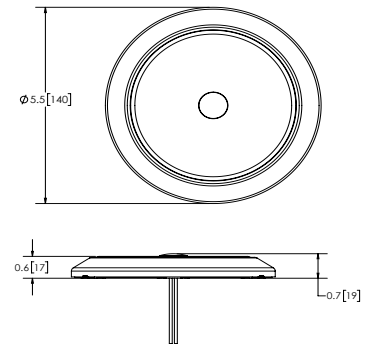

INTERIOR LIGHTING

EW0200 LED Interior Lighting

These circular, switches 5.5" courtesy lights are perfect for passenger compartment, sleeper cab and small interior compartment illumination.

Models

PART NO.	TYPE	BEZEL	SWITCHED	AMPS	LUMENS
EW0200	5.5" Round	White	Yes	0.4	425

Features and Benefits

- 12-24 VDC
- Flood lens
- Surface mount
- Switched and non-switched options

Accessories

- EZ0120 PIR Motion Sensor - 100° cone, adjustable sensitivity (automatically activates light when human movement is detected)
- EZ0121 - Interior push button switch, 12-24V
- EZ0122 - Interior touch switch with dimmer, 12-24V